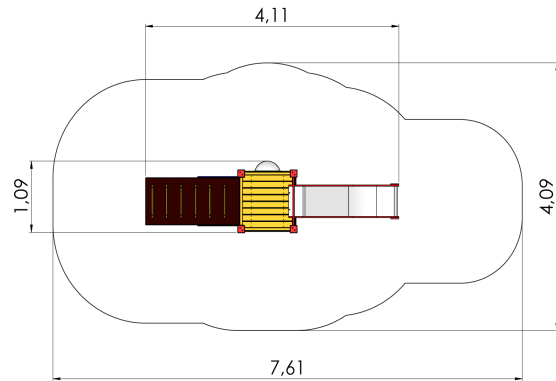

LM001 Slide TIM

<http://www.tiptiptap.ee/en/products/playgrounds/play-centres/slide-tim-lm001>

Technical information:

Width of structure: 1.09m

Length of structure: 4.11m

Height of structure: 2.15m

Max. fall height: 0.95m

Recommended age of users: 1+

For simultaneous use by several children: 3-6

Product consists of:

Platforms: 1pc height 0.95m

Slides: 1pc height 0.95m

Slopes: 1pc

Safety area width: 4.09m

Safety area length: 7.61m

Ground fixings: The product's painted profile posts made of laminated timber are concreted into the ground using hot-galvanized metal tubular fittings.

Safety area: Yes

[View materials](#)

Product description:

A small slide height 0,95m with a sloping run is meant for children at the age 1. To the platform children climb by a sloping run with wooden steps, of which the length is 1,75 m.

Recommended surface for the safety area: sand or rubber tiles.