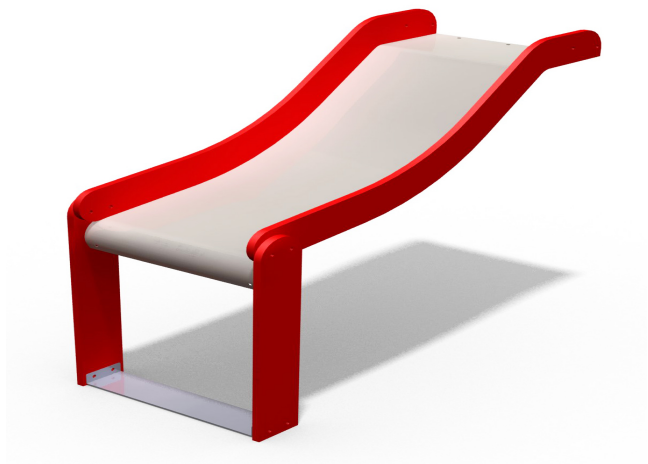

LIU0.6RV Stainless steel slide: height 0,6m

<http://www.tiptiptap.ee/en/products/playgrounds/play-centres/stainless-steel-slide-height-06m-liu06rv>

Technical information:

Width of structure: 0.5m

Max. fall height: 0.6m

Recommended age of users: 1+

Product consists of:

Safety area: Yes

[View materials](#)