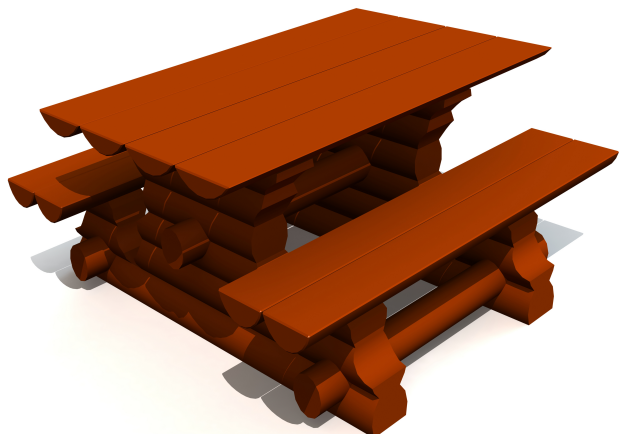

LPP001 Picnic table massive

<http://www.tiptitap.ee/en/products/outdoor-furniture/park-benches/picnic-table-massive-lpp001>

Technical information:

Length of structure: 2m

Height of structure: 0.75m

Max. fall height: 0.52m