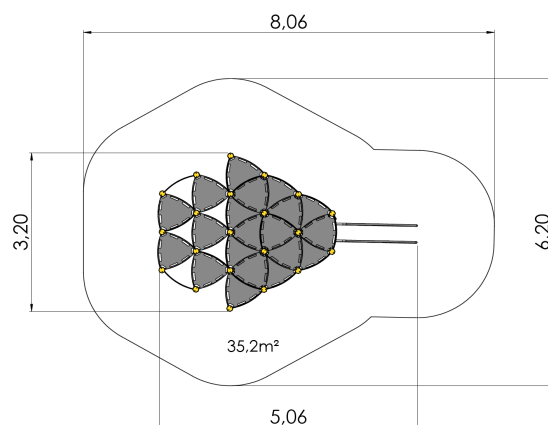

OCT300 Labyrinth

<https://www.tiptiptap.ee/en/products/series/octo/labyrinth-oct300>

3.2m	5.06m	2.86m	1m	4+	10-15

Technical information:

Width of structure: 3.2m

Length of structure: 5.06m

Height of structure: 2.86m

Max. fall height: 1m

Recommended age of users: 4+

For simultaneous use by several children: 10-15

Product consists of:

Safety area width: 8.39m

Safety area length: 8.86m

Tiptiptap^{OU}

Veetorni 9 | Jüri alevik | Rae vald | 75301 Harjumaa | Reg. nr: 11043461
Phone: +372 657 6222 | info@tiptiptap.ee | www.tiptiptap.ee