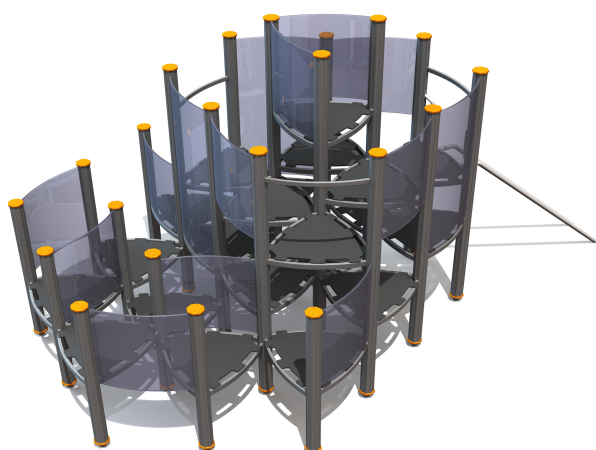

OCT300 Labyrinth

<https://www.tiptiptap.ee/en/products/series/octo/labyrinth-oct300>

3.2m	5.06m	2.86m	1m	4+	10-15

Technical information:

Width of structure: 3.2m

Length of structure: 5.06m

Height of structure: 2.86m

Max. fall height: 1m

Recommended age of users: 4+

For simultaneous use by several children: 10-15

Product consists of:

Safety area width: 8.39m

Safety area length: 8.86m

Tiptiptap^{OU}

Veetorni 9 | Jüri alevik | Rae vald | 75301 Harjumaa | Reg. nr: 11043461
Phone: +372 657 6222 | info@tiptiptap.ee | www.tiptiptap.ee