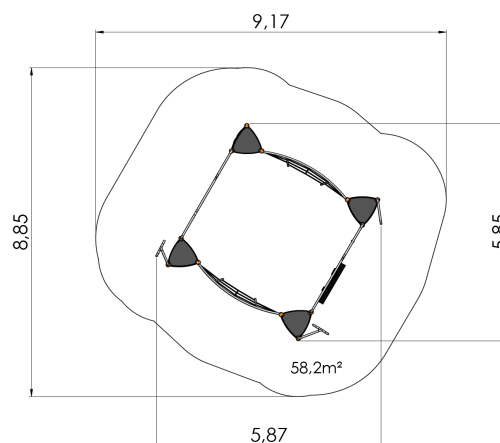

OCT104 Climbing complex

<https://www.tiptiptap.ee/en/products/series/octo/climbing-complex-oct104>

5.85m	5.87m	3.85m	2.55m	4+	6-12

Technical information:

Width of structure: 5.85m

Length of structure: 5.87m

Height of structure: 3.85m

Max. fall height: 2.55m

Recommended age of users: 4+

For simultaneous use by several children: 6-12

Product consists of:

Safety area width: 8.85m

Safety area length: 9.17m

Tiptiptap^{OU}