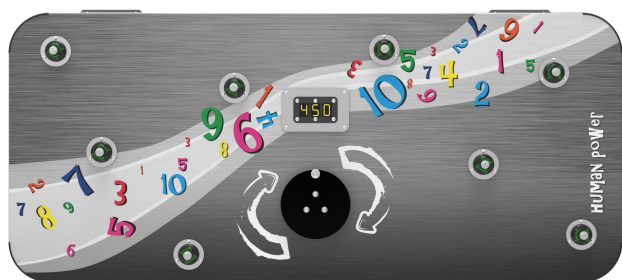

AW21 GameWall on feet

<https://www.tiptaptap.ee/en/products/playgrounds/theme-play/gamewall-feet-aw21>

1.91m	2.02m	0.97m	1+	Ei

Technical information:

Width of structure: 1.91m

Length of structure: 2.02m

Height of structure: 0.97m

Recommended age of users: 1+

Wheelchair accessible: Yes

Product description:

The name says it all, a wall full of games! The fun starts by spinning the wheel to generate Human Powered Energy. Both the display and sounds will tell when the GameWall is charged and then it's time to pick one of four unique and fun games! There's a lot of choice! Speedtest, Lights Out, Reaction or Follow the Light. Big push buttons with bright LED lighting, a display and fun sounds create a fantastic play experience! Installation of the GameWall is a breeze because there's no need for any power cables or batteries, it runs on Human Powered Energy! Hang it up on the wall or use the additional feet to install it anywhere.