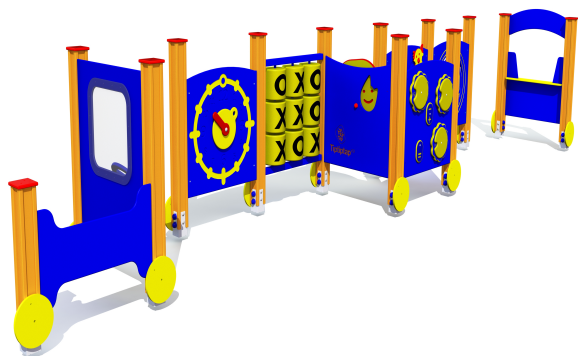

AW15 PE Activity train

<https://www.tiptiptap.ee/en/products/playgrounds/theme-play/activity-train-aw15-pe>

					
0.95m	6.88m	1.1m	1+	5-10	Ei

Technical information:

Width of structure: 0.95m

Length of structure: 6.88m

Height of structure: 1.1m

Recommended age of users: 1+

For simultaneous use by several children: 5-10

Wheelchair accessible: Yes

Product consists of:

Ground fixings: The product's painted profile posts made of laminated timber are concreted into the ground using hot-galvanized metal U-fittings.