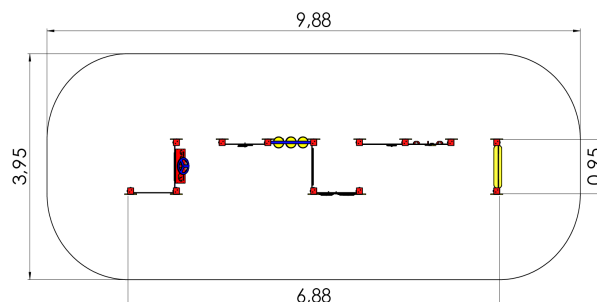

AW15 PE Activity train

<https://www.tiptiptap.ee/en/products/playgrounds/theme-play/activity-train-aw15-pe>

					
0.95m	6.88m	1.1m	1+	5-10	Ei

Technical information:

Width of structure: 0.95m

Length of structure: 6.88m

Height of structure: 1.1m

Recommended age of users: 1+

For simultaneous use by several children: 5-10

Wheelchair accessible: Yes

Product consists of:

Ground fixings: The product's painted profile posts made of laminated timber are concreted into the ground using hot-galvanized metal U-fittings.