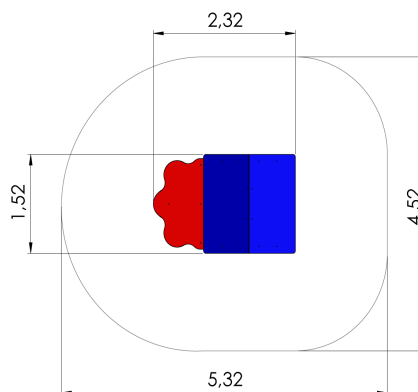

## **Technical information:**

Width of structure: 1.52m

Length of structure: 2.32m

Height of structure: 1.76m

Max. fall height: 0.4m

Recommended age of users: 1+

For simultaneous use by several children: 6-12

## **Product consists of:**

Safety area width: 4.52m

Safety area length: 5.32m