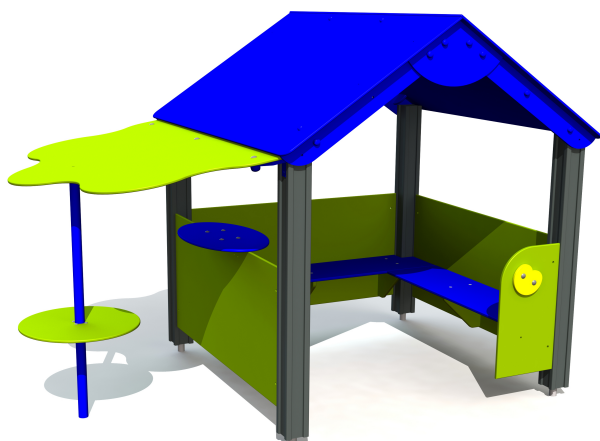

# MM301 MF FR Playhouse APPLE

<http://www.tiptiptap.ee/en/products/series/fresh-mf/playhouse-apple-mm301-mf-fr>

## **Technical information:**

Width of structure: 1.52m

Length of structure: 2.32m

Height of structure: 1.76m

Max. fall height: 0.4m

Recommended age of users: 1+

For simultaneous use by several children: 6-12

## **Product consists of:**

Safety area width: 4.52m

Safety area length: 5.32m

## **Product description:**

Playhouse APPLE is a lovely small house with a roof, where children can find shelter from rain and sun and play games. Inside the house, there are benches on two sides, which can comfortably seat 6-8 children. On the third side, there is an oval table for playing games and on the outer side of the house, there is a shelter with a seat resembling an apple tree.