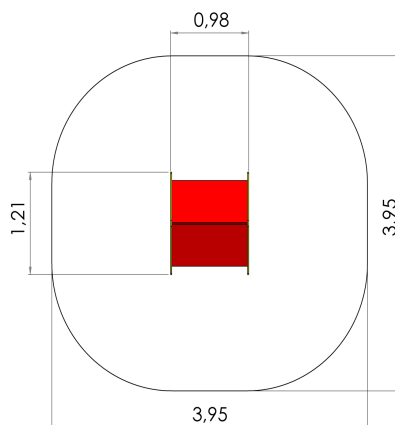

MM001 MF FR Playhouse KIOSK

<http://www.tiptiptap.ee/en/products/series/fresh-mf/playhouse-kiosk-mm001-mf-fr>

Technical information:

Width of structure: 0.98m

Length of structure: 1.21m

Height of structure: 1.76m

Max. fall height: 0.15m

Recommended age of users: 1+

For simultaneous use by several children: 1-3

Product consists of:

Ground fixings: The product's aluminium posts are concreted into the ground using hot-galvanized metal tubular fittings.