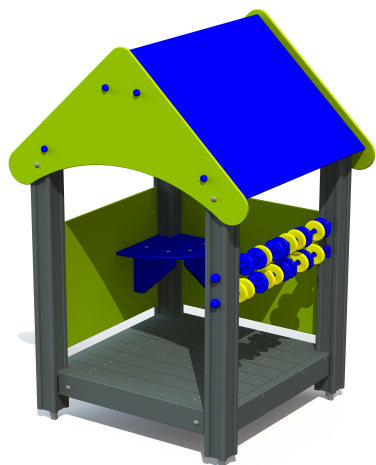

MM001 MF FR Playhouse KIOSK

<http://www.tiptiptap.ee/en/products/series/fresh-mf/playhouse-kiosk-mm001-mf-fr>

Technical information:

Width of structure: 0.98m

Length of structure: 1.21m

Height of structure: 1.76m

Max. fall height: 0.15m

Recommended age of users: 1+

For simultaneous use by several children: 1-3

Product consists of:

Ground fixings: The product's aluminium posts are concreted into the ground using hot-galvanized metal tubular fittings.