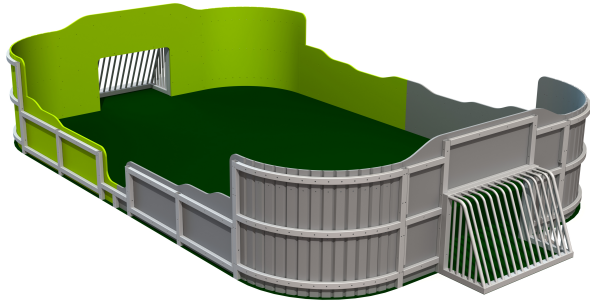

MFS100 MF FRV Multiarena 6m x 4m (painted)

<https://www.tiptiptap.ee/en/products/series/fresh-mf/multiarena-6m-x-4m-painted-mfs100-mf-frv>

4.12m 7.18m 1.34m 4+

Technical information:

Width of structure: 4.12m

Length of structure: 7.18m

Height of structure: 1.34m

Recommended age of users: 4+

Tiptiptap^{OU}

Veetorni 9 | Jüri alevik | Rae vald | 75301 Harjumaa | Reg. nr: 11043461
Phone: +372 657 6222 | info@tiptiptap.ee | www.tiptiptap.ee