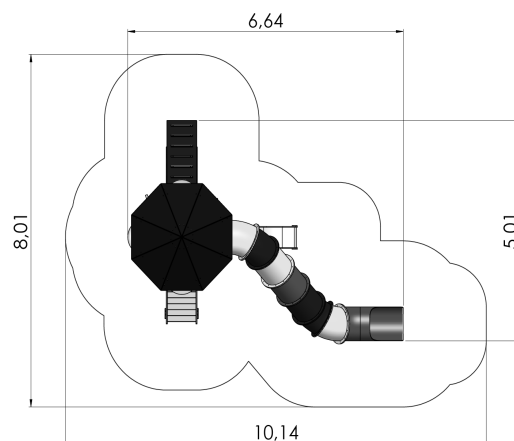

LM311-1 MF FR Play Centre MARGOT

<https://www.tiptiptap.ee/en/products/series/fresh-mf/play-centre-margot-lm311-1-mf-fr>

					
5.01m	6.64m	5.56m	0.95m	1+/4+	8-16

Technical information:

Width of structure: 5.01m

Length of structure: 6.64m

Height of structure: 5.56m

Max. fall height: 0.95m

Recommended age of users: 1+/4+

For simultaneous use by several children: 8-16

Product consists of:

Platforms: 1pc height 2.85m

Platforms: 1pc height 0.95m

Roofs: 1pc

Slides: 1pc height 0.95m

Tunnel slide: 1pc height 2.85m

Climbing nets: 1pc

Slopes: 1pc

Stairs with handrails: 1pc

Play corners: 3pc

Tiptiptap OÜ