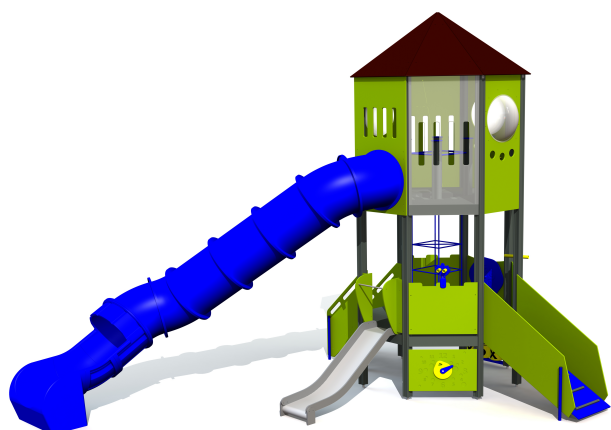

LM311-1 MF FR Play Centre MARGOT

<https://www.tiptiptap.ee/en/products/series/fresh-mf/play-centre-margot-lm311-1-mf-fr>

					
5.01m	6.64m	5.56m	0.95m	1+/4+	8-16

Technical information:

Width of structure: 5.01m

Length of structure: 6.64m

Height of structure: 5.56m

Max. fall height: 0.95m

Recommended age of users: 1+/4+

For simultaneous use by several children: 8-16

Product consists of:

Platforms: 1pc height 2.85m

Platforms: 1pc height 0.95m

Roofs: 1pc

Slides: 1pc height 0.95m

Tunnel slide: 1pc height 2.85m

Climbing nets: 1pc

Slopes: 1pc

Stairs with handrails: 1pc

Play corners: 3pc

Tiptiptap OÜ