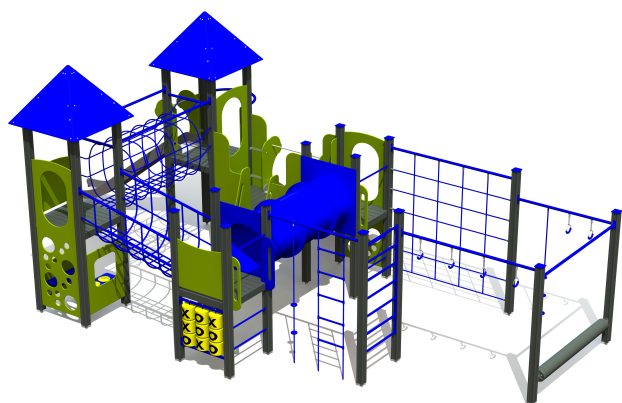

# LM232 MF FR Play Centre ARTHUR

<https://www.tiptiptap.ee/en/products/series/fresh-mf/play-centre-arthur-lm232-mf-fr>

5.65m	9.44m	3.95m	2.27m	4+	10-20

## **Technical information:**

Width of structure: 5.65m  
Length of structure: 9.44m  
Height of structure: 3.95m  
Max. fall height: 2.27m  
Recommended age of users: 4+  
For simultaneous use by several children: 10-20

## **Product consists of:**

Platforms: 2pc height 1.55m  
Platforms: 2pc height 1.2m  
Platforms: 1pc height 0.95m  
Roofs: 2pc  
Slides: 1pc height 1.55m  
Slides: 1pc height 0.95m  
Climbing walls: 2pc  
Climbing nets: 1pc  
Ladders: 3pc  
Bridges: 1pc  
Tunnels: 2pc  
Fireman poles: 1pc  
Play corners: 1pc  
Ladders: 3pc  
Tuletõrjetorude arv: 1pc  
Ground fixings: The product's aluminium posts are concreted into the ground using hot-galvanized metal tubular fittings.