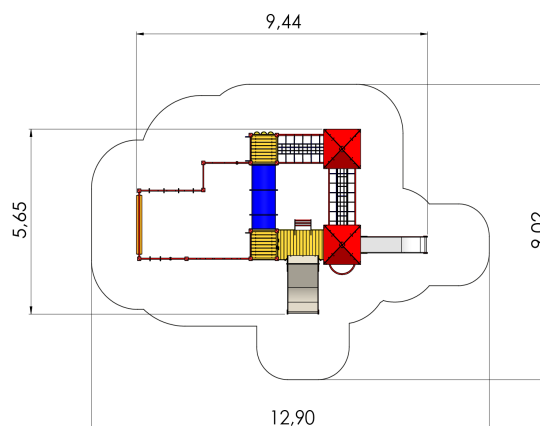

# LM232 MF FR Play Centre ARTHUR

<https://www.tiptiptap.ee/en/products/series/fresh-mf/play-centre-arthur-lm232-mf-fr>

5.65m	9.44m	3.95m	2.27m	4+	10-20

## **Technical information:**

Width of structure: 5.65m  
Length of structure: 9.44m  
Height of structure: 3.95m  
Max. fall height: 2.27m  
Recommended age of users: 4+  
For simultaneous use by several children: 10-20

## **Product consists of:**

Platforms: 2pc height 1.55m  
Platforms: 2pc height 1.2m  
Platforms: 1pc height 0.95m  
Roofs: 2pc  
Slides: 1pc height 1.55m  
Slides: 1pc height 0.95m  
Climbing walls: 2pc  
Climbing nets: 1pc  
Ladders: 3pc  
Bridges: 1pc  
Tunnels: 2pc  
Fireman poles: 1pc  
Play corners: 1pc  
Ladders: 3pc  
Tuletõrjetorude arv: 1pc  
Ground fixings: The product's aluminium posts are concreted into the ground using hot-galvanized metal tubular fittings.