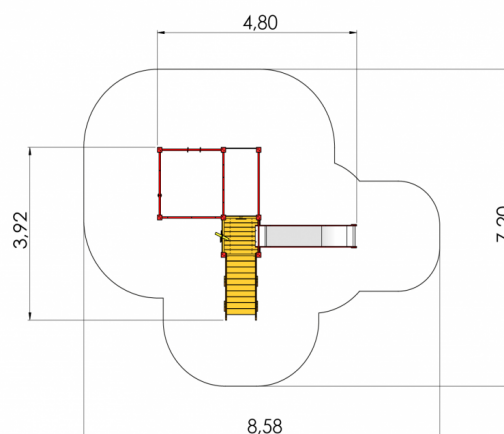

LM214-2 MF FR Play Centre with climbing frame HOLLY

<https://www.tiptiptap.ee/en/products/series/fresh-mf/play-centre-climbing-frame-holly-lm214-2-mf-fr>

3.92m	4.8m	2.51m	1.9m	1+/4+	5-10

Technical information:

Width of structure: 3.92m

Length of structure: 4.8m

Height of structure: 2.51m

Max. fall height: 1.9m

Recommended age of users: 1+/4+

For simultaneous use by several children: 5-10

Product consists of:

Platforms: 1pc height 1.55m

Slides: 1pc height 1.55m

Climbing walls: 1pc

Climbing nets: 2pc

Stairs with handrails: 1pc

Play corners: 1pc

Ground fixings: The product's aluminium posts are concreted into the ground using hot-galvanized metal tubular fittings.