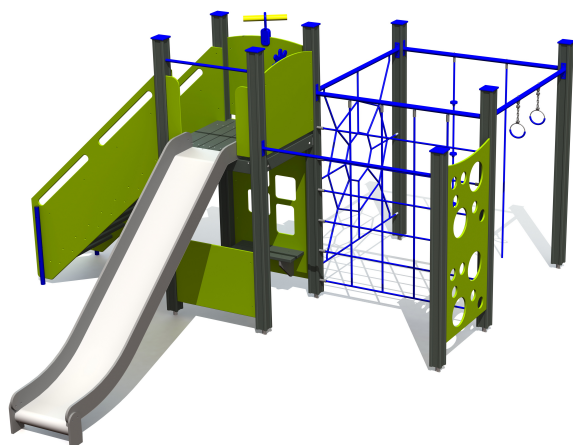

LM214-2 MF FR Play Centre with climbing frame HOLLY

<https://www.tiptiptap.ee/en/products/series/fresh-mf/play-centre-climbing-frame-holly-lm214-2-mf-fr>

3.92m	4.8m	2.51m	1.9m	1+/4+	5-10

Technical information:

Width of structure: 3.92m

Length of structure: 4.8m

Height of structure: 2.51m

Max. fall height: 1.9m

Recommended age of users: 1+/4+

For simultaneous use by several children: 5-10

Product consists of:

Platforms: 1pc height 1.55m

Slides: 1pc height 1.55m

Climbing walls: 1pc

Climbing nets: 2pc

Stairs with handrails: 1pc

Play corners: 1pc

Ground fixings: The product's aluminium posts are concreted into the ground using hot-galvanized metal tubular fittings.