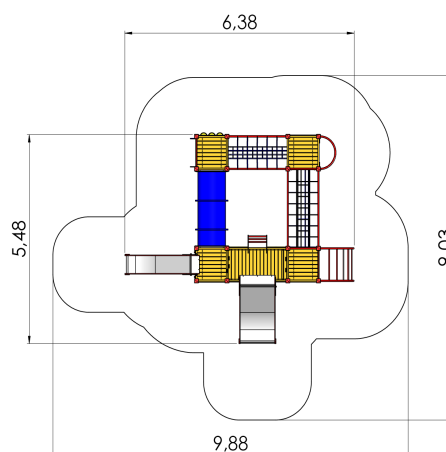

LM208-2 MF FR Play Centre ALBERTO

<https://www.tiptiptap.ee/en/products/series/fresh-mf/play-centre-alberto-lm208-2-mf-fr>

					
5.48m	6.38m	2.85m	1.65m	1+/4+	10-15

Technical information:

Width of structure: 5.48m

Length of structure: 6.38m

Height of structure: 2.85m

Max. fall height: 1.65m

Recommended age of users: 1+/4+

For simultaneous use by several children: 10-15

Product consists of:

Ground fixings: The product's aluminium posts are concreted into the ground using hot-galvanized metal tubular fittings.