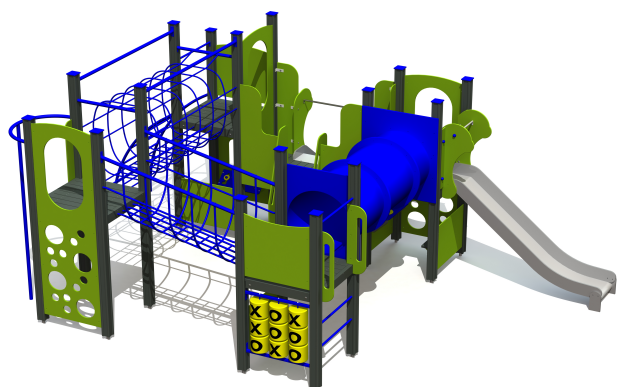

LM208-2 MF FR Play Centre ALBERTO

<https://www.tiptiptap.ee/en/products/series/fresh-mf/play-centre-alberto-lm208-2-mf-fr>

					
5.48m	6.38m	2.85m	1.65m	1+/4+	10-15

Technical information:

Width of structure: 5.48m

Length of structure: 6.38m

Height of structure: 2.85m

Max. fall height: 1.65m

Recommended age of users: 1+/4+

For simultaneous use by several children: 10-15

Product consists of:

Ground fixings: The product's aluminium posts are concreted into the ground using hot-galvanized metal tubular fittings.