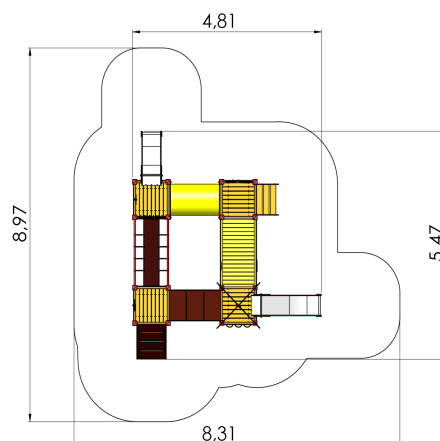

LM016 MF FR Play Centre for toddlers AMANDA

<https://www.tiptiptap.ee/en/products/series/fresh-mf/play-centre-toddlers-amanda-lm016-mf-fr>

Technical information:

Width of structure: 4.81m

Length of structure: 5.47m

Height of structure: 3.87m

Max. fall height: 0.95m

Recommended age of users: 1+

For simultaneous use by several children: 5-10

Product consists of:

Platforms: 3pc height 0.6m

Platforms: 1pc height 0.95m

Roofs: 1pc

Slides: 1pc height 0.6m

Slides: 1pc height 0.95m

Bridges: 3pc

Tunnels: 1pc

Slopes: 1pc

Stairs with handrails: 1pc

Ground fixings: The product's aluminium posts are concreted into the ground using hot-galvanized metal tubular fittings.