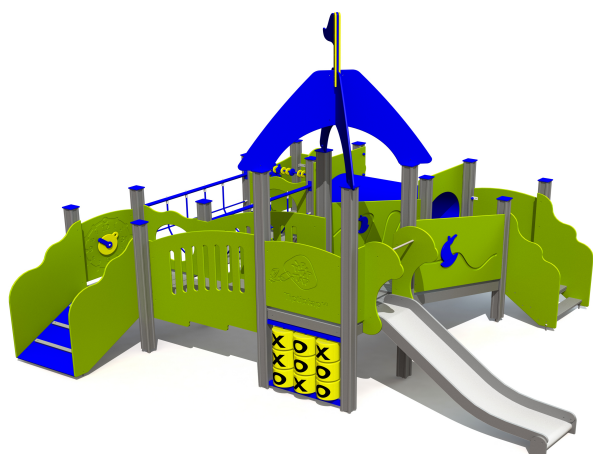

LM016 MF FR Play Centre for toddlers AMANDA

<https://www.tiptiptap.ee/en/products/series/fresh-mf/play-centre-toddlers-amanda-lm016-mf-fr>

Technical information:

Width of structure: 4.81m

Length of structure: 5.47m

Height of structure: 3.87m

Max. fall height: 0.95m

Recommended age of users: 1+

For simultaneous use by several children: 5-10

Product consists of:

Platforms: 3pc height 0.6m

Platforms: 1pc height 0.95m

Roofs: 1pc

Slides: 1pc height 0.6m

Slides: 1pc height 0.95m

Bridges: 3pc

Tunnels: 1pc

Slopes: 1pc

Stairs with handrails: 1pc

Ground fixings: The product's aluminium posts are concreted into the ground using hot-galvanized metal tubular fittings.