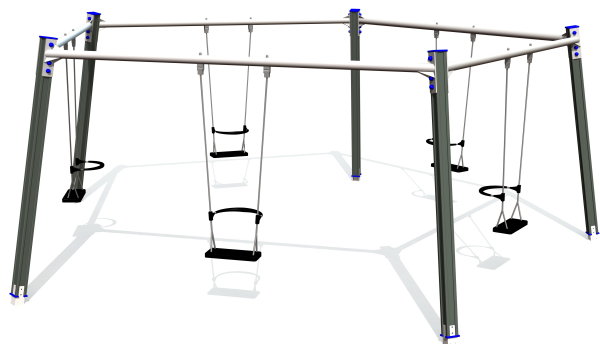

K223 AL FR Circle swing 5 places

<https://www.tiptiptap.ee/en/products/series/fresh-mf/circle-swing-5-places-k223-al-fr>

5.76m	6.06m	2.5m	1.35m	3+	5

Technical information:

Width of structure: 5.76m

Length of structure: 6.06m

Height of structure: 2.5m

Max. fall height: 1.35m

Recommended age of users: 3+

For simultaneous use by several children: 5

Tiptiptap^{OU}

Veetorni 9 | Jüri alevik | Rae vald | 75301 Harjumaa | Reg. nr: 11043461
Phone: +372 657 6222 | info@tiptiptap.ee | www.tiptiptap.ee