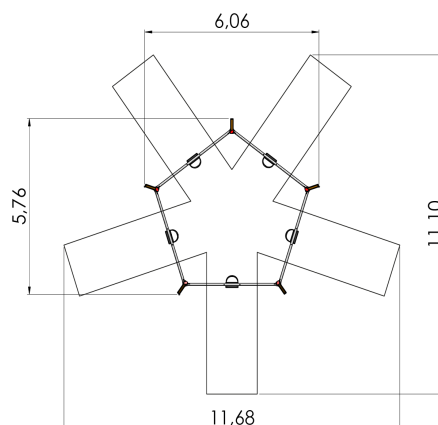

K223 AL FR Circle swing 5 places

<https://www.tiptiptap.ee/en/products/series/fresh-mf/circle-swing-5-places-k223-al-fr>

5.76m	6.06m	2.5m	1.35m	3+	5

Technical information:

Width of structure: 5.76m

Length of structure: 6.06m

Height of structure: 2.5m

Max. fall height: 1.35m

Recommended age of users: 3+

For simultaneous use by several children: 5

Tiptiptap^{OU}

Veetorni 9 | Jüri alevik | Rae vald | 75301 Harjumaa | Reg. nr: 11043461
Phone: +372 657 6222 | info@tiptiptap.ee | www.tiptiptap.ee