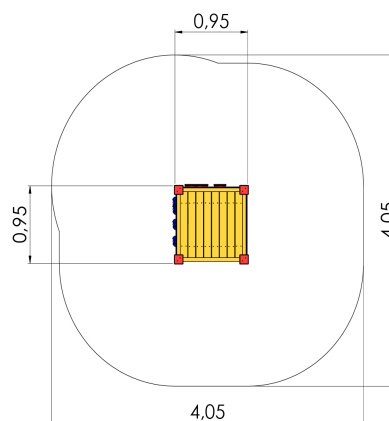

RS212 FOR Climbing frame CAT

<https://www.tiptiptap.ee/en/products/series/forest/climbing-frame-cat-rs212>

					
0.95m	0.95m	1.85m	0.95m	1+	2-4

Technical information:

Width of structure: 0.95m

Length of structure: 0.95m

Height of structure: 1.85m

Max. fall height: 0.95m

Recommended age of users: 1+

For simultaneous use by several children: 2-4

Product consists of:

Climbing walls: 2pc

Play corners: 1pc

Safety area width: 4.05m