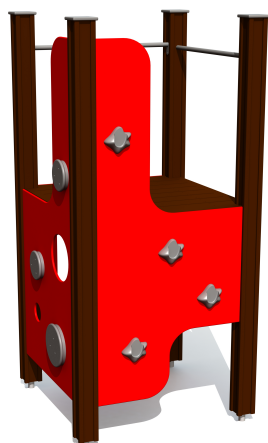

RS212 FOR Climbing frame CAT

<https://www.tiptiptap.ee/en/products/series/forest/climbing-frame-cat-rs212>

					
0.95m	0.95m	1.85m	0.95m	1+	2-4

Technical information:

Width of structure: 0.95m

Length of structure: 0.95m

Height of structure: 1.85m

Max. fall height: 0.95m

Recommended age of users: 1+

For simultaneous use by several children: 2-4

Product consists of:

Climbing walls: 2pc

Play corners: 1pc

Safety area width: 4.05m