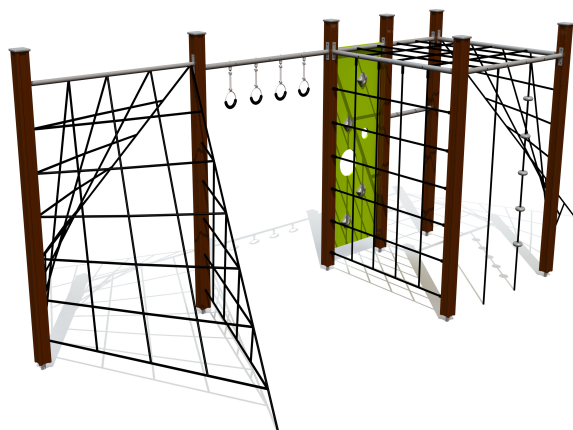

RS125S FOR Climbing frame GIBBON S

<https://www.tiptiptap.ee/en/products/series/forest/climbing-frame-gibbon-s-rs125s>

					
3.81m	6.52m	2.16m	1.92m	4+	5-10

Technical information:

Width of structure: 3.81m

Length of structure: 6.52m

Height of structure: 2.16m

Max. fall height: 1.92m

Recommended age of users: 4+

For simultaneous use by several children: 5-10

Product consists of:

Safety area width: 6.81m

Safety area length: 9.8m