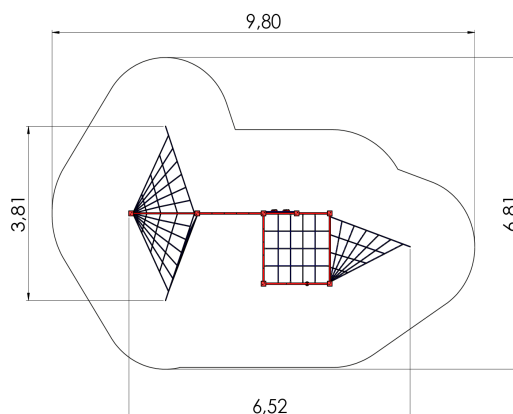

RS125S FOR Climbing frame GIBBON S

<https://www.tiptiptap.ee/en/products/series/forest/climbing-frame-gibbon-s-rs125s>

					
3.81m	6.52m	2.16m	1.92m	4+	5-10

Technical information:

Width of structure: 3.81m

Length of structure: 6.52m

Height of structure: 2.16m

Max. fall height: 1.92m

Recommended age of users: 4+

For simultaneous use by several children: 5-10

Product consists of:

Safety area width: 6.81m

Safety area length: 9.8m