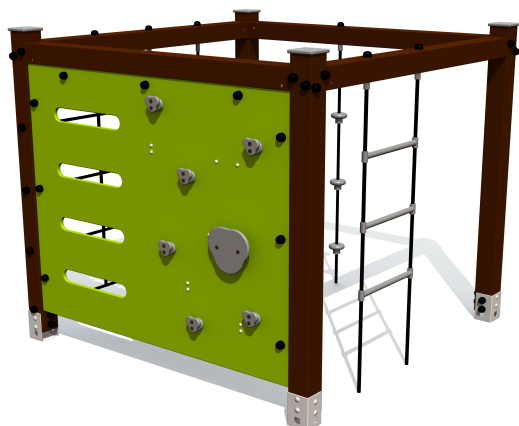

RS124 FOR Climbing frame TETRA

<https://www.tiptiptap.ee/en/products/series/forest/climbing-frame-tetra-rs124>

| | | | | | |
|---|---|--|---|---|---|
|  |  |  |  |  |  |
| 1.7m | 1.7m | 1.62m | 1.55m | 4+ | 4-8 |

Technical information:

Width of structure: 1.7m

Length of structure: 1.7m

Height of structure: 1.62m

Max. fall height: 1.55m

Recommended age of users: 4+

For simultaneous use by several children: 4-8

Product consists of: