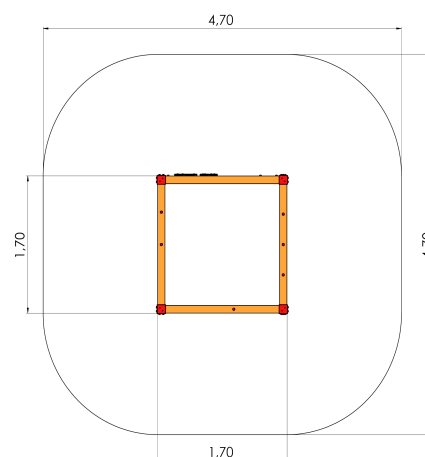

RS124 FOR Climbing frame TETRA

<https://www.tiptiptap.ee/en/products/series/forest/climbing-frame-tetra-rs124>

| | | | | | |
|---|---|--|---|---|---|
|  |  |  |  |  |  |
| 1.7m | 1.7m | 1.62m | 1.55m | 4+ | 4-8 |

Technical information:

Width of structure: 1.7m

Length of structure: 1.7m

Height of structure: 1.62m

Max. fall height: 1.55m

Recommended age of users: 4+

For simultaneous use by several children: 4-8

Product consists of:

Safety area width: 4.7m

Safety area length: 4.7m

Tiptiptap OÜ

Veetorni 9 | Jüri alevik | Rae vald | 75301 Harjumaa | Reg. nr: 11043461
Phone: +372 657 6222 | info@tiptiptap.ee | www.tiptiptap.ee