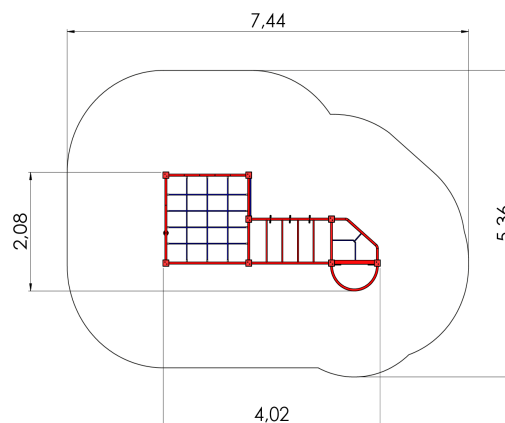

RS123 FOR Climbing frame MACACO

<https://www.tiptiptap.ee/en/products/series/forest/climbing-frame-macaco-rs123>

Technical information:

Width of structure: 2.08m

Length of structure: 4.02m

Height of structure: 2.16m

Max. fall height: 1.92m

For simultaneous use by several children: 4-8

Product consists of:

Ground fixings: The product's painted profile posts made of laminated timber are concreted into the ground using hot-galvanized metal tubular fittings.