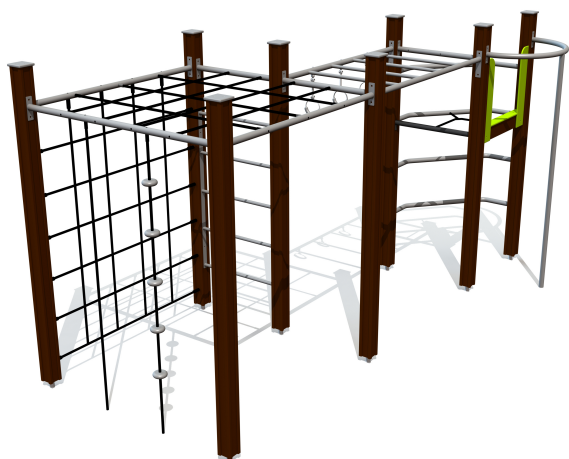

RS123 FOR Climbing frame MACACO

<https://www.tiptiptap.ee/en/products/series/forest/climbing-frame-macaco-rs123>

Technical information:

Width of structure: 2.08m

Length of structure: 4.02m

Height of structure: 2.16m

Max. fall height: 1.92m

For simultaneous use by several children: 4-8

Product consists of:

Ground fixings: The product's painted profile posts made of laminated timber are concreted into the ground using hot-galvanized metal tubular fittings.