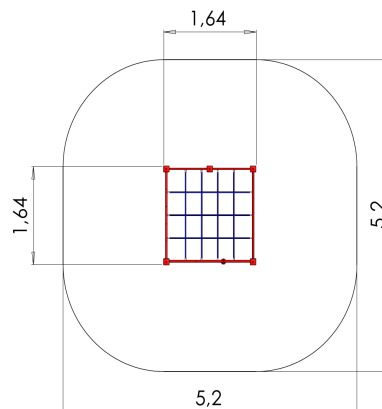

RS116 FOR Climbing frame MONKEY

<https://www.tiptiptap.ee/en/products/series/forest/climbing-frame-monkey-rs116>

					
1.64m	1.64m	2.16m	1.92m	4+	4-8

Technical information:

Width of structure: 1.64m

Length of structure: 1.64m

Height of structure: 2.16m

Max. fall height: 1.92m

Recommended age of users: 4+

For simultaneous use by several children: 4-8

Product consists of:

Safety area width: 5.2m

Safety area length: 5.2m

Safety area: Yes

[View materials](#)

Product description:

Climbing Frame MONKEY is meant for children from the age 4. It includes a variety of different climbing facilities □ climbing net on top and on one side, ladder and hanging bar on the other side and 2 different ropes on the third side. The product is good for improving dexterity and physical activity.