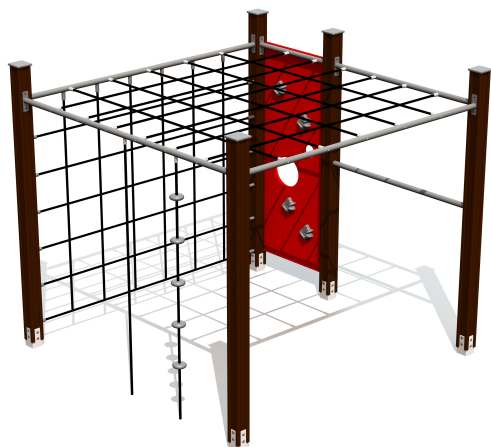

RS116-1 FOR Climbing frame MONKEY BIG (plastic wall)

<https://www.tiptiptap.ee/en/products/series/forest/climbing-frame-monkey-big-plastic-wall-rs116-1>

2.2m	2.2m	2.16m	1.92m	4+	5-10

Technical information:

Width of structure: 2.2m

Length of structure: 2.2m

Height of structure: 2.16m

Max. fall height: 1.92m

Recommended age of users: 4+

For simultaneous use by several children: 5-10

Product consists of:

Safety area width: 5.76m