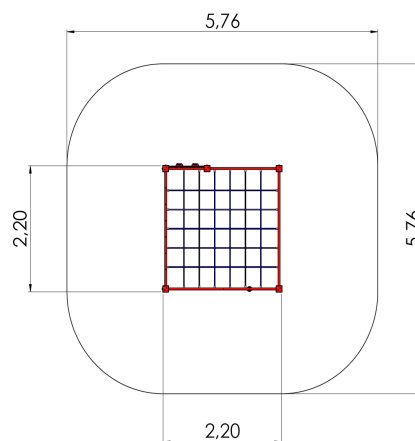

RS116-1 FOR Climbing frame MONKEY BIG (plastic wall)

<https://www.tiptiptap.ee/en/products/series/forest/climbing-frame-monkey-big-plastic-wall-rs116-1>

2.2m	2.2m	2.16m	1.92m	4+	5-10

Technical information:

Width of structure: 2.2m

Length of structure: 2.2m

Height of structure: 2.16m

Max. fall height: 1.92m

Recommended age of users: 4+

For simultaneous use by several children: 5-10

Product consists of:

Safety area width: 5.76m