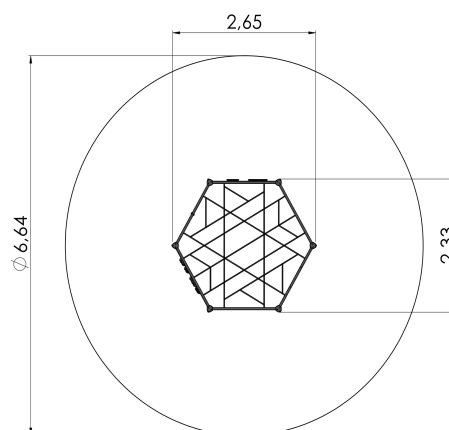

RS110-2 FOR Climbing frame HEXAGON 2

<https://www.tiptiptap.ee/en/products/series/forest/climbing-frame-hexagon-2-rs110-2>

2.33m	2.65m	2.42m	2.25m	4+	6-12

Technical information:

Width of structure: 2.33m

Length of structure: 2.65m

Height of structure: 2.42m

Max. fall height: 2.25m

Recommended age of users: 4+

For simultaneous use by several children: 6-12

Product consists of:

Climbing walls: 2pc

Climbing nets: 1pc

Ladders: 2pc

Ladders: 2pc

Safety area width: 6.64m

Safety area length: 6.64m

Tiptiptap^{OU}

Veetorni 9 | Jüri alevik | Rae vald | 75301 Harjumaa | Reg. nr: 11043461
Phone: +372 657 6222 | info@tiptiptap.ee | www.tiptiptap.ee