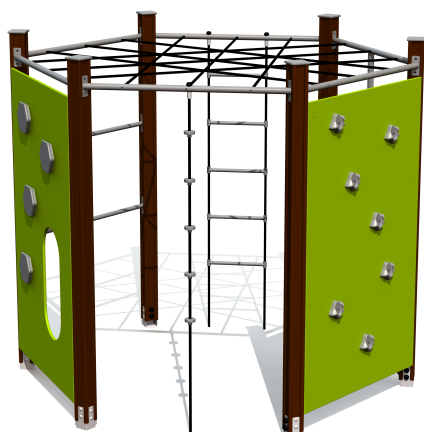

RS110-2 FOR Climbing frame HEXAGON 2

<https://www.tiptiptap.ee/en/products/series/forest/climbing-frame-hexagon-2-rs110-2>

2.33m	2.65m	2.42m	2.25m	4+	6-12

Technical information:

Width of structure: 2.33m

Length of structure: 2.65m

Height of structure: 2.42m

Max. fall height: 2.25m

Recommended age of users: 4+

For simultaneous use by several children: 6-12

Product consists of:

Climbing walls: 2pc

Climbing nets: 1pc

Ladders: 2pc