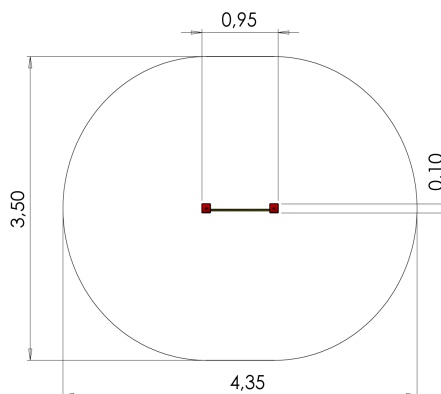

# RS101 FOR CHEESE WALL

<https://www.tiptiptap.ee/en/products/series/forest/cheese-wall-rs101>

0.95m	0.1m	1.77m	1.75m	4+	1-2

## **Technical information:**

Width of structure: 0.95m

Length of structure: 0.1m

Height of structure: 1.77m

Max. fall height: 1.75m

Recommended age of users: 4+

For simultaneous use by several children: 1-2

## **Product consists of:**

Safety area width: 3.5m

Safety area length: 4.35m

Safety area: Yes

[View materials](#)