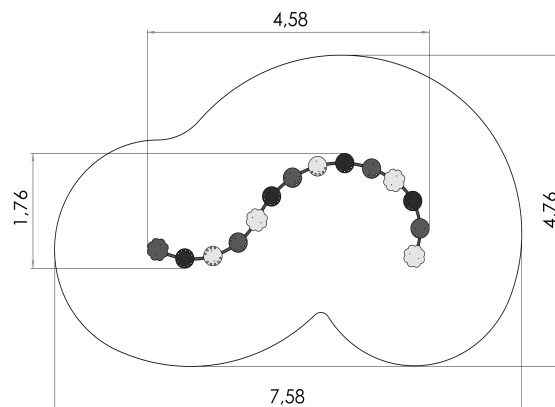

# PVP10 FOR Spiral beam SNAKE

<https://www.tiptiptap.ee/en/products/series/forest/spiral-beam-snake-pvp10>

|       |       |       |       |    |    |
|-------|-------|-------|-------|----|----|
|       |       |       |       |    |    |
| 1.76m | 4.58m | 0.35m | 0.35m | 3+ | 14 |

## **Technical information:**

Width of structure: 1.76m

Length of structure: 4.58m

Height of structure: 0.35m

Max. fall height: 0.35m

Recommended age of users: 3+

For simultaneous use by several children: 14

## **Product consists of:**

Safety area width: 4.76m

Safety area length: 7.58m

[View materials](#)

## **Product description:**

The spiral beam with coloured sheets is meant for children at the age of 3-10 years. The construction of the beam is made of hot galvanized steel and the coloured sheets of HDPE plastic. Moving on the beam, one can train balance or the sheets can be used as seats. There are numbers from one to ten in the sheets to teach children to count. The spiral beam is fixed to the ground with ground fastenings at seven points.