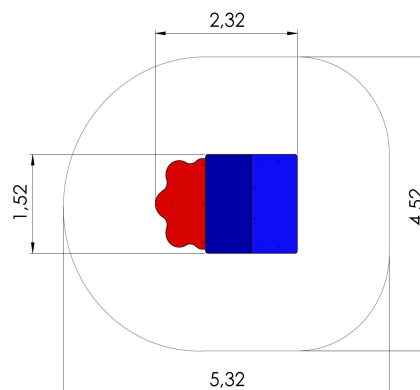

MM301 FOR Playhouse APPLE

<https://www.tiptiptap.ee/en/products/series/forest/playhouse-apple-mm301>

1.52m	2.32m	1.76m	0.4m	1+	6-12

Technical information:

Width of structure: 1.52m

Length of structure: 2.32m

Height of structure: 1.76m

Max. fall height: 0.4m

Recommended age of users: 1+

For simultaneous use by several children: 6-12

Product consists of:

Safety area width: 4.52m

Safety area length: 5.32m

Ground fixings: The product's painted profile posts made of laminated timber are concreted into the ground using hot-galvanized metal tubular fittings.