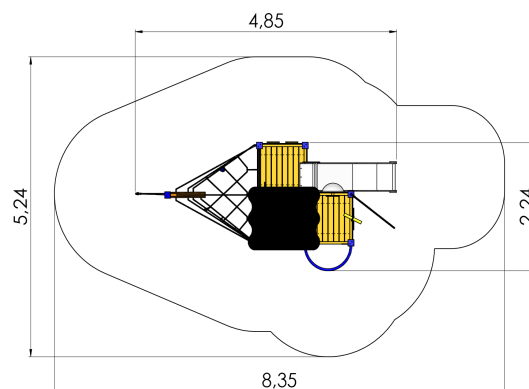

MM177 FOR Playship MARY

<https://www.tiptiptap.ee/en/products/series/forest/playship-mary-mm177>

2.24m	4.85m	4.15m	0.95m	4+	5-10

Technical information:

Width of structure: 2.24m

Length of structure: 4.85m

Height of structure: 4.15m

Max. fall height: 0.95m

Recommended age of users: 4+

For simultaneous use by several children: 5-10

Product consists of:

Platforms: 1pc height 0.95m

Platforms: 1pc height 0.95m

Platforms: 1pc height 0.95m

Roofs: 1pc

Product description:

The big playing ship KUUNAR is meant for children at the age of 4-15 years and contains space up to 20 persons at a time. It is very fantastic for team and role games.

Tiptiptap^{OU}