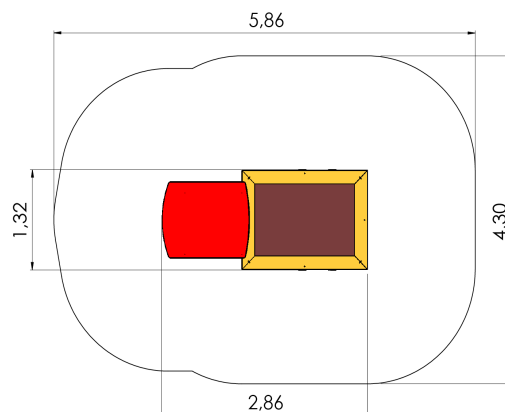

MM123 FOR Playcar TRUCK

<https://www.tiptiptap.ee/en/products/series/forest/playcar-truck-mm123>

1.32m	2.86m	1.44m	0.59m	1+	5-10

Technical information:

Width of structure: 1.32m

Length of structure: 2.86m

Height of structure: 1.44m

Max. fall height: 0.59m

Recommended age of users: 1+

For simultaneous use by several children: 5-10

Product consists of:

Slopes: 1pc

Safety area width: 4.3m

Safety area length: 5.86m

[View materials](#)