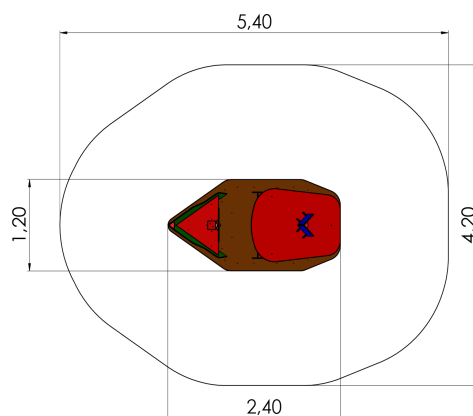

MM121 FOR Playboat UKU

<https://www.tiptiptap.ee/en/products/series/forest/playboat-uku-mm121>

1.2m	2.4m	1.66m	0.37m	1+	3-6

Technical information:

Width of structure: 1.2m

Length of structure: 2.4m

Height of structure: 1.66m

Max. fall height: 0.37m

Recommended age of users: 1+

For simultaneous use by several children: 3-6

Product consists of:

Safety area width: 4.2m

Safety area length: 5.53m

[View materials](#)

Tiptiptap^{OU}