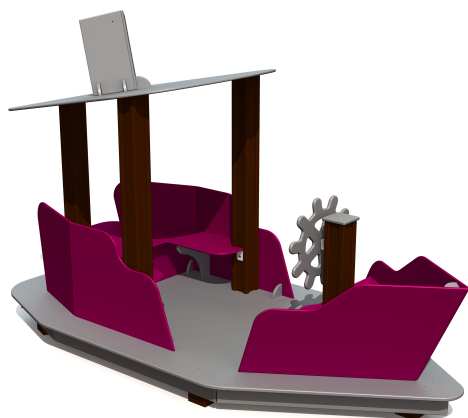

MM121 FOR Playboat UKU

<https://www.tiptiptap.ee/en/products/series/forest/playboat-uku-mm121>

1.2m	2.4m	1.66m	0.37m	1+	3-6

Technical information:

Width of structure: 1.2m

Length of structure: 2.4m

Height of structure: 1.66m

Max. fall height: 0.37m

Recommended age of users: 1+

For simultaneous use by several children: 3-6

Product consists of:

Safety area width: 4.2m

Safety area length: 5.53m

[View materials](#)

Tiptiptap^{OU}