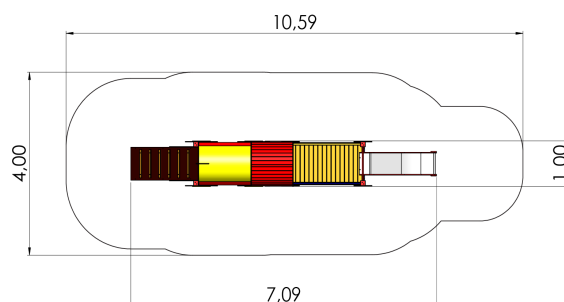

MM104 FOR Playtrain JUNA

<https://www.tiptiptap.ee/en/products/series/forest/playtrain-juna-mm104>

1m	7.09m	2.9m	0.95m	1+	6-10

Technical information:

Width of structure: 1m

Length of structure: 7.09m

Height of structure: 2.9m

Max. fall height: 0.95m

Recommended age of users: 1+

For simultaneous use by several children: 6-10

Product consists of:

Platforms: 2pc height 0.95m

Roofs: 1pc

Slides: 1pc height 0.95m

Tunnels: 1pc

Slopes: 1pc

Safety area width: 3.98m

Safety area length: 10.4m

[View materials](#)

Tiptiptap OÜ

Veetorni 9 | Jüri alevik | Rae vald | 75301 Harjumaa | Reg. nr: 11043461
Phone: +372 657 6222 | info@tiptiptap.ee | www.tiptiptap.ee