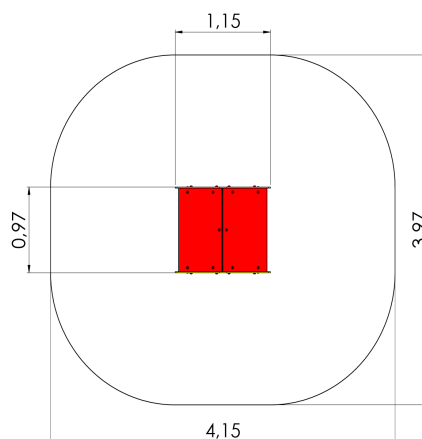

# MM001 FOR Playhouse KIOSK

<https://www.tiptiptap.ee/en/products/series/forest/playhouse-kiosk-mm001>

					
0.98m	1.21m	1.76m	0.15m	1+	1-3

## **Technical information:**

Width of structure: 0.98m

Length of structure: 1.21m

Height of structure: 1.76m

Max. fall height: 0.15m

Recommended age of users: 1+

For simultaneous use by several children: 1-3

## **Product consists of:**

Safety area width: 3.95m

Safety area length: 3.95m

Safety area: Yes

[View materials](#)

**Tiptiptap** OÜ

Veetorni 9 | Jüri alevik | Rae vald | 75301 Harjumaa | Reg. nr: 11043461  
Phone: +372 657 6222 | [info@tiptiptap.ee](mailto:info@tiptiptap.ee) | [www.tiptiptap.ee](http://www.tiptiptap.ee)