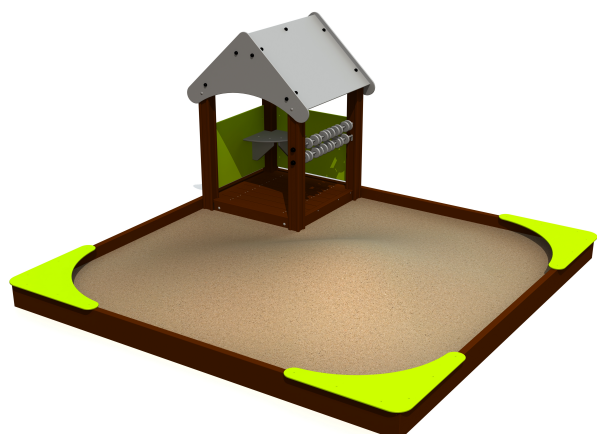

LMK001 FOR Sandbox 3x3 m with little house

<https://www.tiptiptap.ee/en/products/series/forest/sandbox-3x3-m-little-house-lmk001>

Technical information:

Width of structure: 3.12m

Length of structure: 3.14m

Height of structure: 1.72m

Max. fall height: 0.23m

Recommended age of users: 1+

For simultaneous use by several children: 5-10

Product consists of:

Safety area width: 6m

Safety area length: 6.1m

Ground fixings: The product's painted profile posts made of laminated timber are concreted into the ground using hot-galvanized metal tubular fittings.

[View materials](#)

Product description:

Multiform product where in the sandbox there is a little play house with table and abacus.

Dimensions of the playhouse are 0,95x0,95m

Tiptiptap OÜ

Veetorni 9 | Jüri alevik | Rae vald | 75301 Harjumaa | Reg. nr: 11043461
Phone: +372 657 6222 | info@tiptiptap.ee | www.tiptiptap.ee