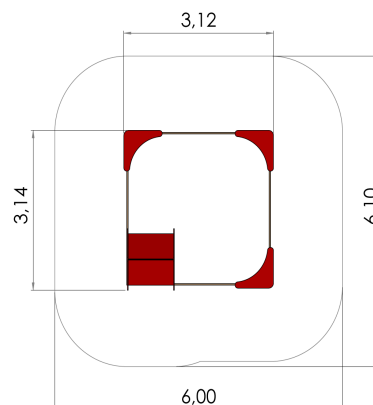

LMK001 FOR Sandbox 3x3 m with little house

<https://www.tiptiptap.ee/en/products/series/forest/sandbox-3x3-m-little-house-lmk001>

Technical information:

Width of structure: 3.12m

Length of structure: 3.14m

Height of structure: 1.72m

Max. fall height: 0.23m

Recommended age of users: 1+

For simultaneous use by several children: 5-10

Product consists of:

Safety area width: 6m

Safety area length: 6.1m

Ground fixings: The product's painted profile posts made of laminated timber are concreted into the ground using hot-galvanized metal tubular fittings.

[View materials](#)

Product description:

Multiform product where in the sandbox there is a little play house with table and abacus.

Dimensions of the playhouse are 0,95x0,95m

Tiptiptap OÜ

Veetorni 9 | Jüri alevik | Rae vald | 75301 Harjumaa | Reg. nr: 11043461
Phone: +372 657 6222 | info@tiptiptap.ee | www.tiptiptap.ee