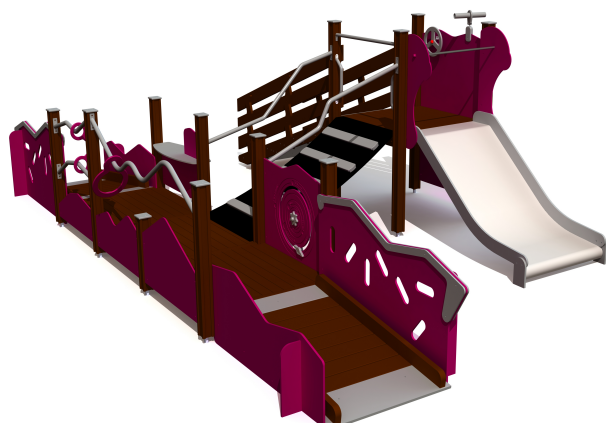

LM233 FOR Play Centre MAGDALENA

<https://www.tiptiptap.ee/en/products/series/forest/play-centre-magdalena-lm233>

						
3.92m	6.51m	1.9m	0.95m	1+	6-12	Ei

Technical information:

Width of structure: 3.92m

Length of structure: 6.51m

Height of structure: 1.9m

Max. fall height: 0.95m

Recommended age of users: 1+

For simultaneous use by several children: 6-12

Wheelchair accessible: Yes

Product consists of:

Platforms: 1pc height 0.95m

Platforms: 3pc height 0m

Safety area: Yes

[View materials](#)

Product description:

Wide stairs enable the assistant and the disabled to ascend together and glide down the slide channel, if desired. The tread depth has been increased so that you can stand on stairs with both

Children in wheelchair can independently develop their hand motor skills by moving the ring from one end to the other without touching the tube. The element features one larger and one smaller ring, i.e. an easier and a harder version.