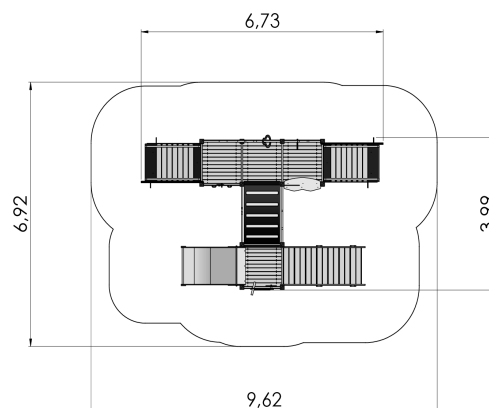

LM233 FOR Play Centre MAGDALENA

<https://www.tiptiptap.ee/en/products/series/forest/play-centre-magdalena-lm233>

						
3.92m	6.51m	1.9m	0.95m	1+	6-12	Ei

Technical information:

Width of structure: 3.92m

Length of structure: 6.51m

Height of structure: 1.9m

Max. fall height: 0.95m

Recommended age of users: 1+

For simultaneous use by several children: 6-12

Wheelchair accessible: Yes

Product consists of:

Platforms: 1pc height 0.95m

Platforms: 3pc height 0m

Roofs: 1pc

Slides: 1pc height 0.95m

Bridges: 1pc

Slopes: 1pc

Stairs with handrails: 1pc

Play corners: 4pc

Safety area width: 8.12m

Safety area length: 9.8m