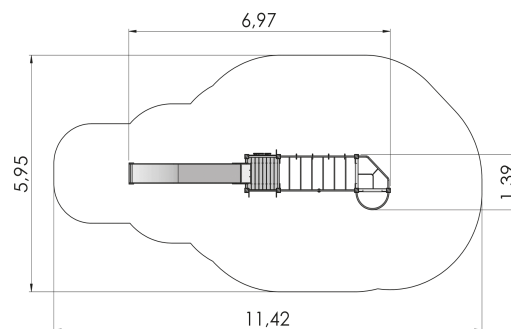

# LM231 FOR Play centre CARL

<https://www.tiptaptap.ee/en/products/series/forest/play-centre-carl-lm231>

1.39m	6.97m	3.15m	2.95m	6+	4-8

## **Technical information:**

Width of structure: 1.39m

Length of structure: 6.97m

Height of structure: 3.15m

Max. fall height: 2.95m

Recommended age of users: 6+

For simultaneous use by several children: 4-8

## **Product consists of:**

Platforms: 2pc height 2.15m

Slides: 1pc height 2.15m

Climbing walls: 1pc

Ladders: 3pc

Play corners: 1pc

Ladders: 3pc

**Tiptaptap** OÜ