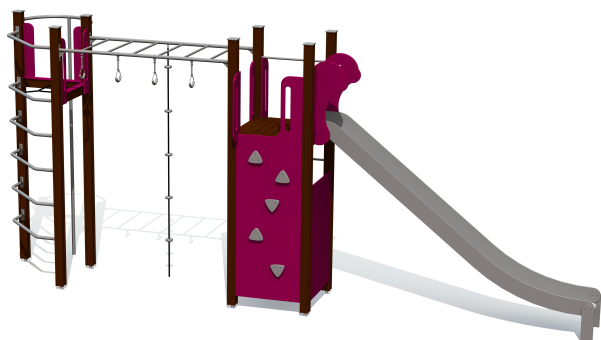

# LM231 FOR Play centre CARL

<https://www.tiptaptap.ee/en/products/series/forest/play-centre-carl-lm231>

1.39m	6.97m	3.15m	2.95m	6+	4-8

## **Technical information:**

Width of structure: 1.39m

Length of structure: 6.97m

Height of structure: 3.15m

Max. fall height: 2.95m

Recommended age of users: 6+

For simultaneous use by several children: 4-8

## **Product consists of:**

Platforms: 2pc height 2.15m

Slides: 1pc height 2.15m

Climbing walls: 1pc

Ladders: 3pc

Play corners: 1pc

Ladders: 3pc

**Tiptaptap** OÜ