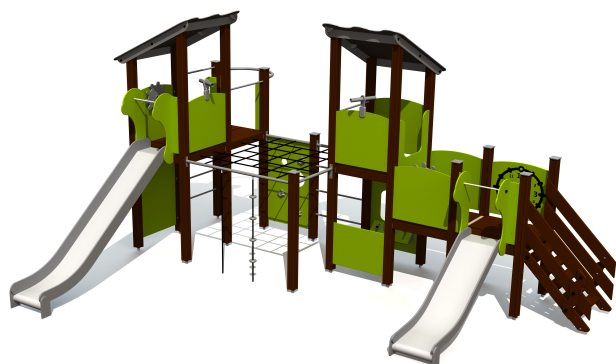

# LM228 FOR Play Centre FREDERIK

<https://www.tiptiptap.ee/en/products/series/forest/play-centre-frederik-lm228>

4.53m	6.25m	3.45m	1.55m	1+/4+	6-12

## **Technical information:**

Width of structure: 4.53m

Length of structure: 6.25m

Height of structure: 3.45m

Max. fall height: 1.55m

Recommended age of users: 1+/4+

For simultaneous use by several children: 6-12

## **Product consists of:**

Platforms: 3pc height 1.55m

Platforms: 2pc height 0.95m

Roofs: 2pc

Slides: 1pc height 1.55m

Slides: 1pc height 0.55m

Climbing walls: 2pc

Climbing nets: 1pc