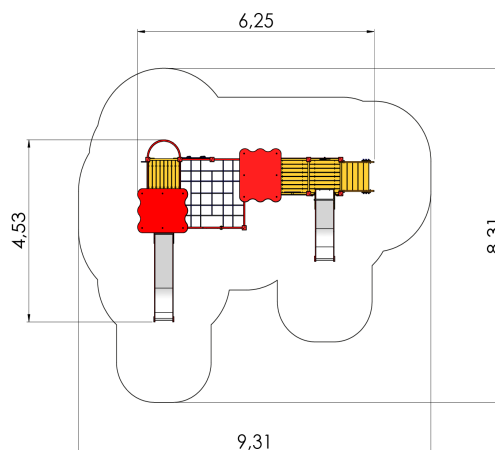

# LM228 FOR Play Centre FREDERIK

<https://www.tiptiptap.ee/en/products/series/forest/play-centre-frederik-lm228>

4.53m	6.25m	3.45m	1.55m	1+/4+	6-12

## **Technical information:**

Width of structure: 4.53m

Length of structure: 6.25m

Height of structure: 3.45m

Max. fall height: 1.55m

Recommended age of users: 1+/4+

For simultaneous use by several children: 6-12

## **Product consists of:**

Platforms: 3pc height 1.55m

Platforms: 2pc height 0.95m

Roofs: 2pc

Slides: 1pc height 1.55m

Slides: 1pc height 0.55m

Climbing walls: 2pc

Climbing nets: 1pc

Ladders: 2pc

Stairs with handrails: 1pc

Fireman poles: 1pc

Play corners: 1pc

Ladders: 2pc

Tuletõrjetorude arv: 1pc

Safety area width: 8.31m

Safety area length: 9.31m