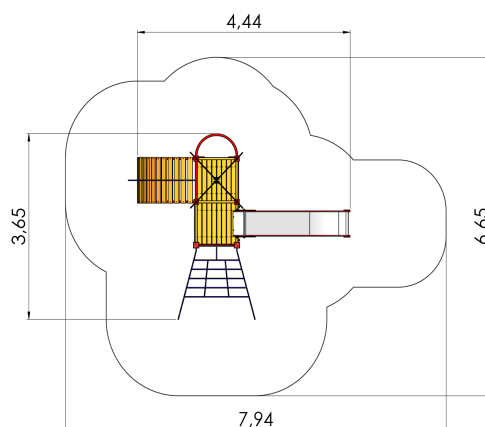

LM219 FOR Play Centre CONRAD

<https://www.tiptiptap.ee/en/products/series/forest/play-centre-conrad-lm219>

					
3.65m	4.44m	3.82m	1.55m	4+	4-8

Technical information:

Width of structure: 3.65m

Length of structure: 4.44m

Height of structure: 3.82m

Max. fall height: 1.55m

Recommended age of users: 4+

For simultaneous use by several children: 4-8

Product consists of:

Platforms: 1pc height 1.55m

Platforms: 1pc height 1.55m

Roofs: 1pc

Slides: 1pc height 1.55m

Ladders: 1pc

Slopes: 1pc

Fireman poles: 1pc

Ladders: 1pc

Tuletõrjetorude arv: 1pc

Safety area width: 6.65m

Safety area length: 7.94m

Safety area: Yes

[View materials](#)

Product description:

Stainless steel slide height 1,55m

Tiptiptap OÜ

Veetorni 9 | Jüri alevik | Rae vald | 75301 Harjumaa | Reg. nr: 11043461
Phone: +372 657 6222 | info@tiptiptap.ee | www.tiptiptap.ee