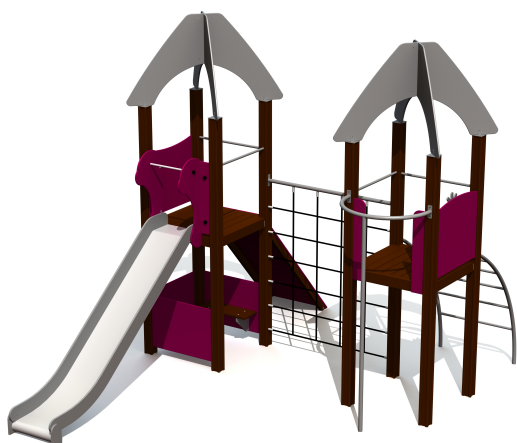

LM217-1 FOR Play centre HEDVIG

<https://www.tiptiptap.ee/en/products/series/forest/play-centre-hedvig-lm217-1>

3.34m	4.5m	3.76m	1.92m	4+	4-8

Technical information:

Width of structure: 3.34m

Length of structure: 4.5m

Height of structure: 3.76m

Max. fall height: 1.92m

Recommended age of users: 4+

For simultaneous use by several children: 4-8

Product consists of:

Platforms: 1pc height 1.55m

Platforms: 1pc height 1.55m

Roofs: 2pc

Slides: 1pc height 1.55m

Climbing nets: 1pc

Ladders: 1pc

Slopes: 1pc

Fireman poles: 1pc

Ladders: 1pc

Tuletõrjetorude arv: 1pc

Safety area width: 6.42m