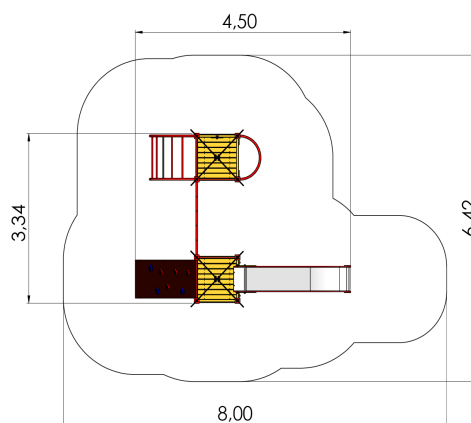

LM217-1 FOR Play centre HEDVIG

<https://www.tiptiptap.ee/en/products/series/forest/play-centre-hedvig-lm217-1>

3.34m	4.5m	3.76m	1.92m	4+	4-8

Technical information:

Width of structure: 3.34m

Length of structure: 4.5m

Height of structure: 3.76m

Max. fall height: 1.92m

Recommended age of users: 4+

For simultaneous use by several children: 4-8

Product consists of:

Platforms: 1pc height 1.55m

Platforms: 1pc height 1.55m

Roofs: 2pc

Slides: 1pc height 1.55m

Climbing nets: 1pc

Ladders: 1pc

Slopes: 1pc

Fireman poles: 1pc

Ladders: 1pc

Tuletõrjetorude arv: 1pc

Safety area width: 6.42m

Safety area length: 8m

Safety area: Yes

[View materials](#)

Product description:

Stainless steel slide height 1,55m

Tiptiptap OÜ

Veetorni 9 | Jüri alevik | Rae vald | 75301 Harjumaa | Reg. nr: 11043461
Phone: +372 657 6222 | info@tiptiptap.ee | www.tiptiptap.ee