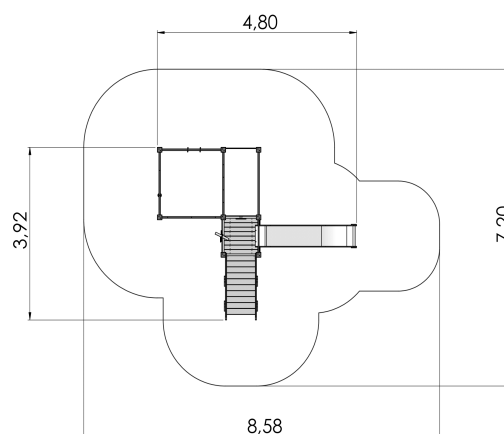

LM214-2 FOR Play Centre with climbing frame HOLLY

<https://www.tiptiptap.ee/en/products/83/19119>

3.92m	4.8m	2.51m	1.9m	1+/4+	5-10

Technical information:

Width of structure: 3.92m

Length of structure: 4.8m

Height of structure: 2.51m

Max. fall height: 1.9m

Recommended age of users: 1+/4+

For simultaneous use by several children: 5-10

Product consists of:

Platforms: 1pc height 1.55m

Slides: 1pc height 1.55m

Climbing walls: 1pc

Climbing nets: 2pc

Stairs with handrails: 1pc

Play corners: 1pc

Safety area width: 7.2m

Safety area length: 8.58m

Safety area: Yes

[View materials](#)

Tiptiptap OÜ