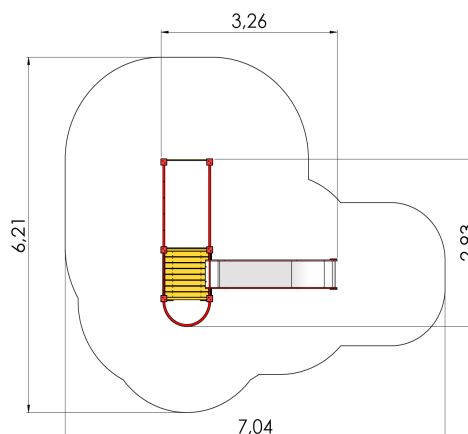

LM214-1 FOR Play Centre HARDY

<https://www.tiptiptap.ee/en/products/series/forest/play-centre-hardy-lm214-1>

2.93m	3.26m	2.85m	1.92m	4+	4-8

Technical information:

Width of structure: 2.93m

Length of structure: 3.26m

Height of structure: 2.85m

Max. fall height: 1.92m

Recommended age of users: 4+

For simultaneous use by several children: 4-8

Product consists of:

Platforms: 1pc height 1.55m

Slides: 1pc height 1.55m

Climbing walls: 1pc

Climbing nets: 1pc

Ladders: 1pc

Fireman poles: 1pc

Ladders: 1pc

Tuletõrjetorude arv: 1pc

Safety area width: 6.21m

Safety area length: 7.04m

Safety area: Yes

[View materials](#)

Product description:

Stainless steel slide height 1,55m

Tiptiptap^{OU}

Veetorni 9 | Jüri alevik | Rae vald | 75301 Harjumaa | Reg. nr: 11043461
Phone: +372 657 6222 | info@tiptiptap.ee | www.tiptiptap.ee