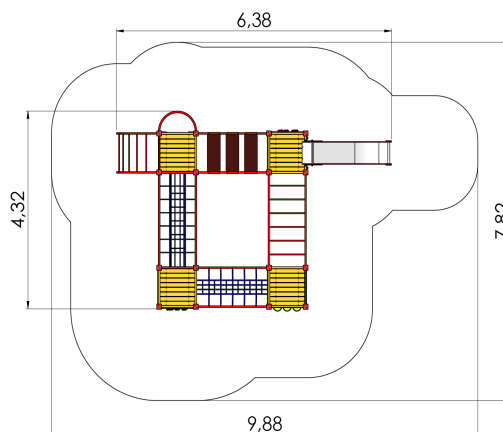

# LM208-1 FOR P Play Centre ALEXANDRA

<https://www.tiptiptap.ee/en/products/series/forest/play-centre-alexandra-lm208-1-p>

## **Technical information:**

Width of structure: 4.32m

Length of structure: 6.38m

Height of structure: 2.85m

Max. fall height: 2.25m

Recommended age of users: 4+

For simultaneous use by several children: 10-15

## **Product consists of:**

Platforms: 2pc height 1.2m

Platforms: 2pc height 1.55m

Roofs: 1pc

Slides: 1pc height 1.2m

Climbing walls: 2pc

Ladders: 2pc

Bridges: 2pc

Tunnels: 1pc

Slopes: 1pc

Fireman poles: 1pc

Ladders: 2pc

Tuletõrjetorude arv: 1pc

Safety area width: 7.82m

Safety area length: 9.87m

Ground fixings: The product's painted profile posts made of laminated timber are concreted into the ground using hot-galvanized metal tubular fittings.