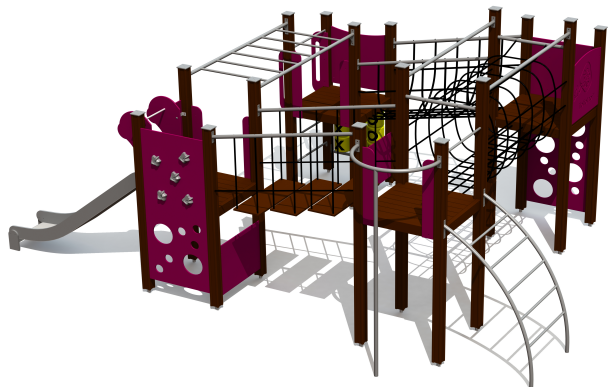

# LM208-1 FOR P Play Centre ALEXANDRA

<https://www.tiptiptap.ee/en/products/series/forest/play-centre-alexandra-lm208-1-p>

## **Technical information:**

Width of structure: 4.32m

Length of structure: 6.38m

Height of structure: 2.85m

Max. fall height: 2.25m

Recommended age of users: 4+

For simultaneous use by several children: 10-15

## **Product consists of:**

Platforms: 2pc height 1.2m

Platforms: 2pc height 1.55m

Roofs: 1pc

Slides: 1pc height 1.2m

Climbing walls: 2pc

Ladders: 2pc

Bridges: 2pc

Tunnels: 1pc

Slopes: 1pc

Fireman poles: 1pc

Ladders: 2pc

Tuletõrjetorude arv: 1pc

Safety area width: 7.82m

Safety area length: 9.87m

Ground fixings: The product's painted profile posts made of laminated timber are concreted into the ground using hot-galvanized metal tubular fittings.