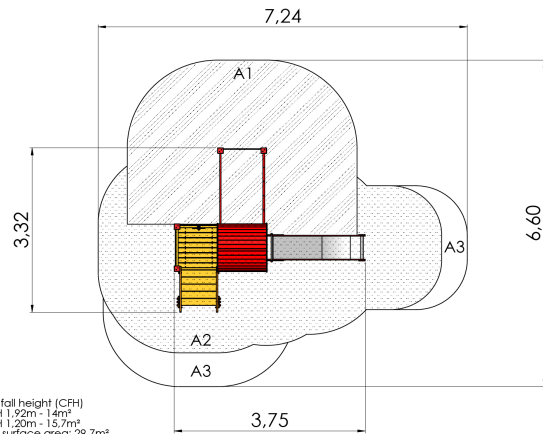

LM202 FOR Play Centre MARIA

<https://www.tiptiptap.ee/en/products/series/forest/play-centre-maria-lm202>

Technical information:

Width of structure: 3.32m
Length of structure: 3.74m
Height of structure: 2.9m
Max. fall height: 1.92m
Recommended age of users: 1+
For simultaneous use by several children: 5-12

Product consists of:

Platforms: 1pc height 0.95m
Platforms: 1pc height 1.2m
Roofs: 1pc
Slides: 1pc height 1.2m
Climbing walls: 1pc
Climbing nets: 1pc
Stairs with handrails: 1pc
Play corners: 1pc

Safety area width: 6.6m
Safety area length: 7.24m
Safety area: Yes

[View materials](#)

Product description:

A slide height 1,2m of two platforms with seals and a play corner, a climbing net and a climbing wall is meant for children at the age of 1-8 years. To go to the first platform, children use stairs to which banisters in both sides are attached. There is a ship captain`s helm installed on the first platform.