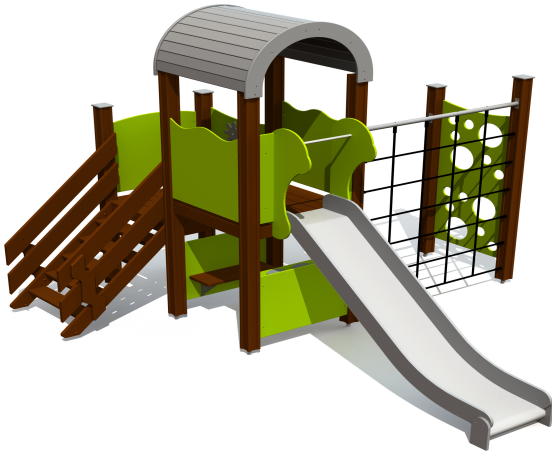

LM202 FOR Play Centre MARIA

<https://www.tiptiptap.ee/en/products/series/forest/play-centre-maria-lm202>

Technical information:

Width of structure: 3.32m
Length of structure: 3.74m
Height of structure: 2.9m
Max. fall height: 1.92m
Recommended age of users: 1+
For simultaneous use by several children: 5-12

Product consists of:

Platforms: 1pc height 0.95m
Platforms: 1pc height 1.2m
Roofs: 1pc
Slides: 1pc height 1.2m
Climbing walls: 1pc
Climbing nets: 1pc
Stairs with handrails: 1pc
Play corners: 1pc

Safety area width: 6.6m
Safety area length: 7.24m
Safety area: Yes

[View materials](#)

Product description:

A slide height 1,2m of two platforms with seals and a play corner, a climbing net and a climbing wall is meant for children at the age of 1-8 years. To go to the first platform, children use stairs to which banisters in both sides are attached. There is a ship captain`s helm installed on the first platform.