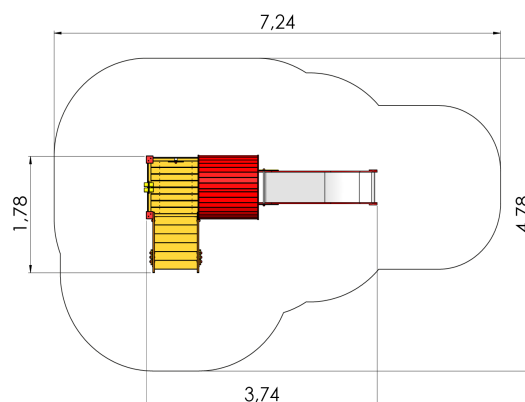

LM201 FOR Slide EMMA

<https://www.tiptiptap.ee/en/products/series/forest/slide-emma-lm201>

					
1.78m	3.74m	2.9m	1.2m	1+	5-10

Technical information:

Width of structure: 1.78m

Length of structure: 3.74m

Height of structure: 2.9m

Max. fall height: 1.2m

Recommended age of users: 1+

For simultaneous use by several children: 5-10

Product consists of:

Platforms: 1pc height 1.2m

Platforms: 1pc height 0.95m

Slides: 1pc height 1.2m

Stairs with handrails: 1pc

Play corners: 1pc

Safety area width: 4.78m

Safety area length: 7.24m

Safety area: Yes

[View materials](#)

Product description:

A slide height 1,2m with two platforms, seals and a play corner is meant for children from the age 1 . To go to the first platform, children use stairs to which banisters in both sides are attached. There is a ship captain`s helm installed on the first platform. Under the slide platform, there is a thematic playroom where one can choose between a kitchen corner with a bench for girls or a driver`s compartment for boys.