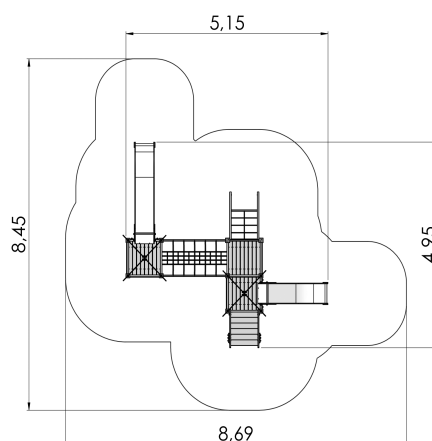

LM102 FOR Play Centre JOHANNA

<https://www.tiptiptap.ee/en/products/series/forest/play-centre-johanna-lm102>

					
4.95m	5.15m	3.82m	1.55m	1+/4+	8-16

Technical information:

Width of structure: 4.95m

Length of structure: 5.15m

Height of structure: 3.82m

Max. fall height: 1.55m

Recommended age of users: 1+/4+

For simultaneous use by several children: 8-16

Product consists of:

Platforms: 1pc height 0.95m

Platforms: 1pc height 1.2m

Platforms: 1pc height 1.55m

Roofs: 2pc

Slides: 1pc height 0.95m

Slides: 1pc height 1.55m

Bridges: 1pc

Slopes: 1pc

Stairs with handrails: 1pc

Safety area width: 8.45m

Safety area length: 8.69m