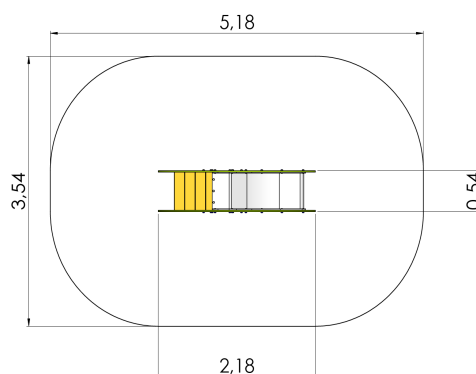

LM020 FOR Slide SHELL, HDPE

<https://www.tiptiptap.ee/en/products/series/forest/slide-shell-hdpe-lm020>

					
0.54m	2.18m	0.93m	0.55m	1+	1-3

Technical information:

Width of structure: 0.54m

Length of structure: 2.18m

Height of structure: 0.93m

Max. fall height: 0.55m

Recommended age of users: 1+

For simultaneous use by several children: 1-3

Product consists of:

Slides: 1pc height 0.6m

Stairs with handrails: 1pc

Safety area width: 3.55m

Safety area length: 5.14m

Safety area: Yes

[View materials](#)

Tiptiptap^{OU}

Veetorni 9 | Jüri alevik | Rae vald | 75301 Harjumaa | Reg. nr: 11043461
Phone: +372 657 6222 | info@tiptiptap.ee | www.tiptiptap.ee