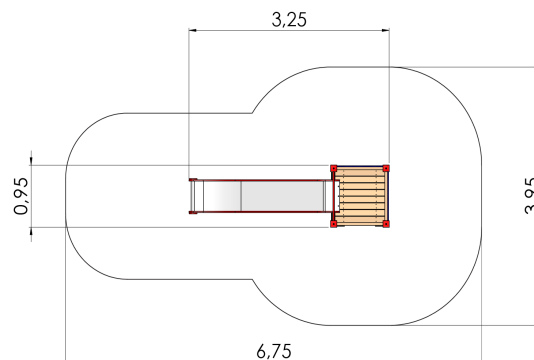

LM011 FOR Slide DAN (1,55m)

<https://www.tiptiptap.ee/en/products/series/forest/slide-dan-155m-lm011>

0.95m	3.27m	2.57m	0.24m	1+	3-5

Technical information:

Width of structure: 0.95m

Length of structure: 3.27m

Height of structure: 2.57m

Max. fall height: 0.24m

Recommended age of users: 1+

For simultaneous use by several children: 3-5

Product consists of:

Platforms: 1pc height 1.55m

Slides: 1pc height 1.55m

Safety area width: 3.95m

Safety area length: 6.77m

Safety area: Yes

[View materials](#)

Tiptiptap OÜ

Veetorni 9 | Jüri alevik | Rae vald | 75301 Harjumaa | Reg. nr: 11043461
Phone: +372 657 6222 | info@tiptiptap.ee | www.tiptiptap.ee