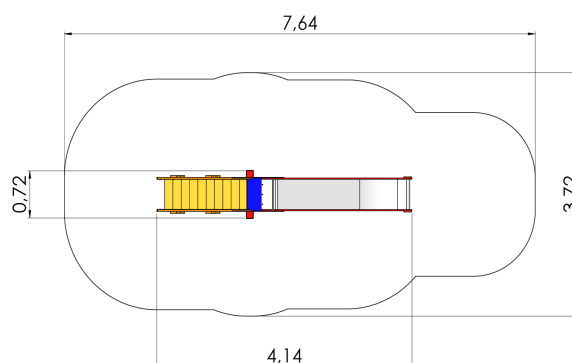

LM008 FOR Slide BOB

<https://www.tiptiptap.ee/en/products/series/forest/slide-bob-lm008>

0.72m	4.14m	2.51m	1.55m	1+	1-3

Technical information:

Width of structure: 0.72m

Length of structure: 4.14m

Height of structure: 2.51m

Max. fall height: 1.55m

Recommended age of users: 1+

For simultaneous use by several children: 1-3

Product consists of:

Slides: 1pc height 1.55m

Stairs with handrails: 1pc

Safety area width: 3.72m

Safety area length: 7.64m

Safety area: Yes

[View materials](#)

Product description:

Stainless steel slide: height 1,55m

Tiptiptap OÜ

Veetorni 9 | Jüri alevik | Rae vald | 75301 Harjumaa | Reg. nr: 11043461
Phone: +372 657 6222 | info@tiptiptap.ee | www.tiptiptap.ee