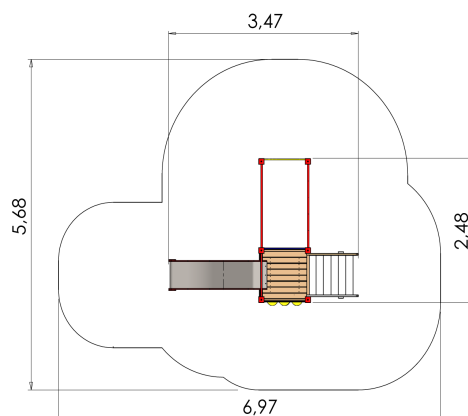

LM003 FOR Play Centre JACOB

<https://www.tiptiptap.ee/en/products/series/forest/play-centre-jacob-lm003>

2.48m	3.4m	2.15m	1.92m	1+	5-10

Technical information:

Width of structure: 2.48m

Length of structure: 3.4m

Height of structure: 2.15m

Max. fall height: 1.92m

Recommended age of users: 1+

For simultaneous use by several children: 5-10

Product consists of:

Platforms: 1pc height 0.95m

Slides: 1pc height 0.95m

Climbing walls: 1pc

Climbing nets: 1pc

Stairs with handrails: 1pc

Safety area width: 5.76m

Safety area length: 6.9m

Ground fixings: The product's painted profile posts made of laminated timber are concreted into the ground using hot-galvanized metal tubular fittings.

Safety area: Yes

[View materials](#)

Product description:

A slide height 0,95m with stairs, climbing facilities (cheese wall and climbing net) and tic-tac-toe game is meant for children from the age 1. To go to the platform, children use stairs, to which double handrails in both sides are attached.