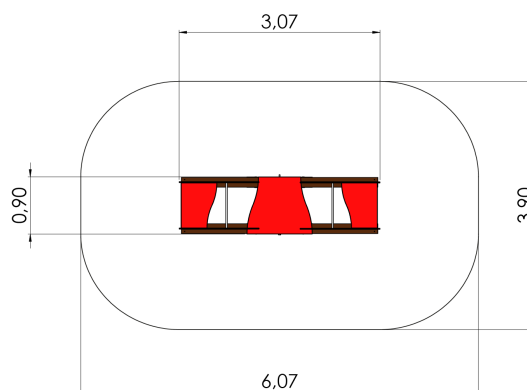

K108 FOR See-saw 4 seats

<https://www.tiptiptap.ee/en/products/series/forest/see-saw-4-seats-k108>

0.9m	3.07m	0.88m	0.8m	2+	4

Technical information:

Width of structure: 0.9m

Length of structure: 3.07m

Height of structure: 0.88m

Max. fall height: 0.8m

Recommended age of users: 2+

For simultaneous use by several children: 4

Product consists of:

Safety area width: 3.9m

Safety area length: 6.07m

Tiptiptap^{OU}

Veetorni 9 | Jüri alevik | Rae vald | 75301 Harjumaa | Reg. nr: 11043461
Phone: +372 657 6222 | info@tiptiptap.ee | www.tiptiptap.ee