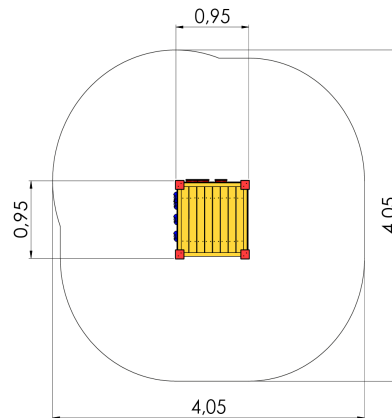

RS212 Climbing frame CAT

<http://www.tiptiptap.ee/en/products/playgrounds/climbing-frames/climbing-frame-cat-rs212>

Technical information:

Width of structure: 0.95m

Length of structure: 0.95m

Height of structure: 1.85m

Max. fall height: 0.95m

Recommended age of users: 1+

For simultaneous use by several children: 2-4

Product consists of:

Climbing walls: 2pc

Play corners: 1pc

Safety area width: 4.05m

Safety area length: 4.05m