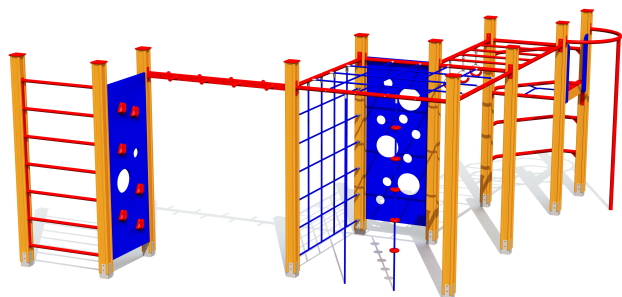

# RS127 Climbing Frame KOALA

<http://www.tiptaptap.ee/en/products/playgrounds/climbing-frames/climbing-frame-koala-rs127>

## **Technical information:**

Width of structure: 4.48m

Length of structure: 4.79m

Height of structure: 2.16m

Max. fall height: 1.92m

Recommended age of users: 4+

For simultaneous use by several children: 6-12

## **Product consists of:**

Safety area width: 7.79m

Safety area length: 8.26m

Ground fixings: The product's painted profile posts made of laminated timber are concreted into the ground using hot-galvanized metal U-fittings.