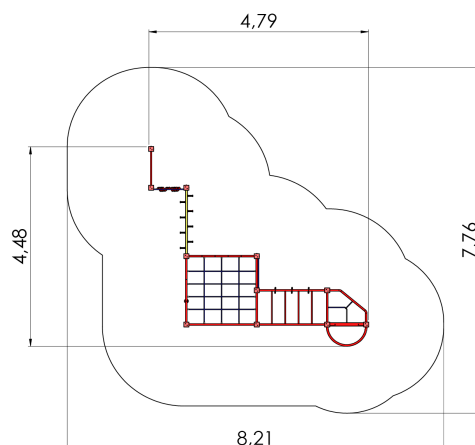

## **Technical information:**

Width of structure: 4.48m

Length of structure: 4.79m

Height of structure: 2.16m

Max. fall height: 1.92m

Recommended age of users: 4+

For simultaneous use by several children: 6-12

## **Product consists of:**

Safety area width: 7.79m

Safety area length: 8.26m

Ground fixings: The product's painted profile posts made of laminated timber are concreted into the ground using hot-galvanized metal U-fittings.